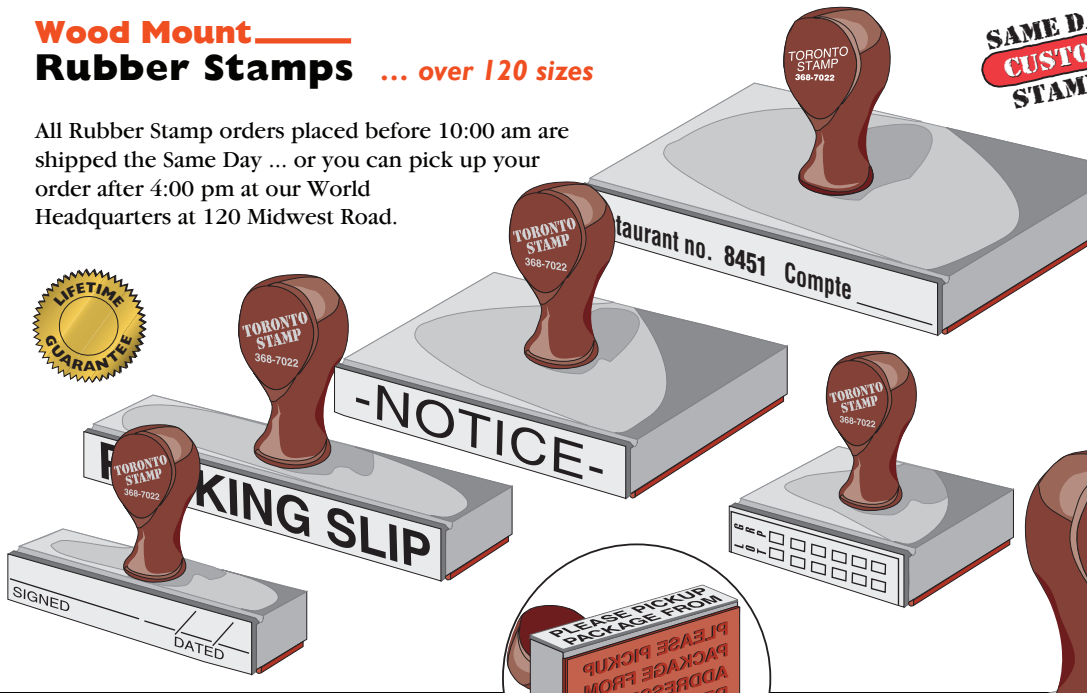

Wood Mount Rubber Stamps ... over 120 sizes

All Rubber Stamp orders placed before 10:00 am are shipped the Same Day ... or you can pick up your order after 4:00 pm at our World Headquarters at 120 Midwest Road.

... see below

Natural Rubber Die ... for superior ink transfer

Artwork Conversion ... \$8.00 minimum

Depth	Length														
	3/4"	1"	1 1/4"	1 1/2"	1 3/4"	2"	2 1/4"	2 1/2"	2 3/4"	3"	3 1/4"	3 1/2"	3 3/4"	4"	
1/2"	\$24.80	\$25.80	\$26.80	\$27.90	\$28.50	\$28.90	\$30.00	\$31.00	\$31.60	\$32.00	\$33.10	\$34.10	\$35.20	\$36.20	
3/4"	26.80	27.90	28.90	30.00	31.00	32.00	33.10	34.10	36.20	37.20	38.30	39.30	41.40	42.40	
1"	-	28.90	30.00	32.00	33.10	35.20	37.20	38.30	40.40	41.40	43.50	44.50	46.60	48.70	
1 1/4"	-	-	32.00	34.10	36.20	38.30	40.40	42.40	44.50	45.60	47.60	49.70	51.80	53.90	
1 1/2"	-	-	-	36.20	38.30	41.40	43.50	45.60	48.70	50.80	53.90	56.00	59.10	61.20	
1 3/4"	-	-	-	-	41.40	43.50	46.60	49.70	52.80	56.00	58.00	61.20	64.30	66.40	
2"	-	-	-	-	-	46.60	49.70	53.90	58.00	60.10	63.20	66.40	70.50	72.60	
2 1/4"	-	-	-	-	-	-	53.90	58.00	61.20	64.30	68.40	71.60	76.80	79.90	
2 1/2"	-	-	-	-	-	-	-	62.20	66.40	69.50	73.60	77.80	82.00	85.10	
2 3/4"	-	-	-	-	-	-	-	-	69.50	74.70	78.80	83.00	87.20	91.30	
3"	-	-	-	-	-	-	-	-	-	78.80	84.00	88.20	93.40	97.60	

Rocker Stamps recommended for sizes larger than 4" x 3"

PRODUCT DATA SHEET **OM-130**

Stamp Pads

High impact plastic box with fleece-covered felt pad. Gives a clear and solid print.

Colours: Black, Red, Blue, Green, Uninked.

No. 1 (4 1/4" x 2 3/4") ... \$ 5.80
No. 2 (6 1/4" x 3 1/2") ... 7.80

Other sizes, colours ... **FAST QUOTE**

SAME DAY SERVICE

QUANTITY DISCOUNTS START AT **10**

BONUS OFFER 20% OFF pads ... when ordered with stamps