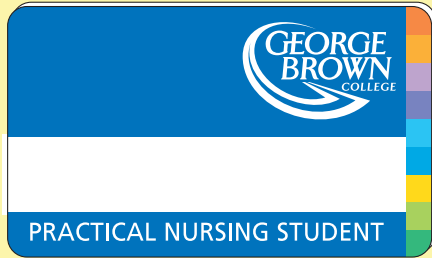

## Laminated Plastic Badges

The economical answer to personnel identification ... laminated for a **lifetime imprint guarantee!** Your logo is imprinted in your choice of over 50 standard colours ... *see at right.* Thick (0.060") rigid plastic. Safety pin back.

Over 50 Imprint Colours

**Laminated Plastic Badges.** One colour logo imprinted in your choice of 50+ colours on 0.060" rigid plastic. Overlaminated with clear plastic. BA-100 safety pin attached. Round or square corners. Packaged 50/poly bag. Prices each badge.