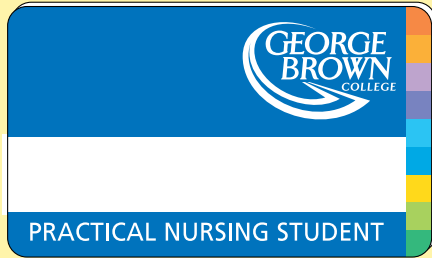

## Laminated Plastic Badges

The economical answer to personnel identification ... laminated for a **lifetime imprint guarantee!** Your logo is imprinted in your choice of over 50 standard colours ... *see at right.* Thick (0.060") rigid plastic. Safety pin back.

Over 50 Imprint Colours

**Laminated Plastic Badges.** One colour logo imprinted in your choice of 50+ colours on 0.060" rigid plastic. Overlaminated with clear plastic. BA-100 safety pin attached. Round or square corners. Packaged 50/poly bag. Prices each badge.