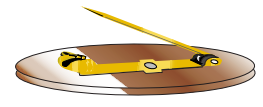

Black Nickel

Badge Attachments

Butterfly Clutch Included

Double Butterfly Clutch + \$0.54 each

Bar Pin + \$0.96 each

Double Jewellers Clutch + \$1.78 each