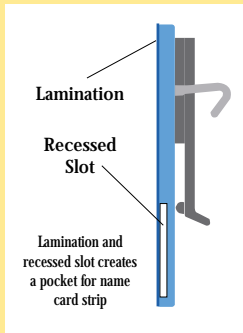

Imprint Colours

	Black		Pantone Warm Red
	Red PMS 185		Red PMS 192
	Red PMS 199		Pantone Rhodamine Red
	Blue PMS 286		Blue PMS 300
	Blue PMS 298		Pantone Reflex Blue
	Teal PMS 327		Green PMS 347
	Pantone Yellow		Orange PMS 165
	Maroon PMS 208		Pantone Violet
	Pink PMS 210		Brown PMS 469
	Tan PMS 155		Light Grey PMS 429

Vinyl Slot Badges. One colour imprint on white vinyl plastic (0.055" thick). Clear overlamination. Pin/Pocket Tab attached. Prices each badge.

Style	Size	100	250	500	1000	2,500
FV-20	3"x1³/₈"	$6.08	$3.56	$2.67	$2.03	$1.56
FV-30	3¹/₄"x1³/₄"	6.73	3.79	2.71	2.13	1.57
FV-35	2⁵/₈"x2¹/₄"	6.73	3.79	2.71	2.13	1.57
FV-40	3"x2"	6.73	3.79	2.71	2.13	1.57
FV-50	3"x2³/₄"	7.64	4.35	3.29	2.59	1.82
FV-60	3³/₄"x2¹/₈"	7.64	4.35	3.29	2.59	1.82

Add'l. Colour + 2.71 + 1.25 + 0.75 + 0.45 + 0.24
Artwork Conversion Charge ... $ 18.00 - $48.00

Delivery 3 weeks

All Illustrations at 80%

Vinyl Window Badges

Your logo or design is protected by a crystal clear PVC plastic overlamination. White vinyl plastic (0.040" thick) is imprinted in your choice of 20 standard colours ... see top right.