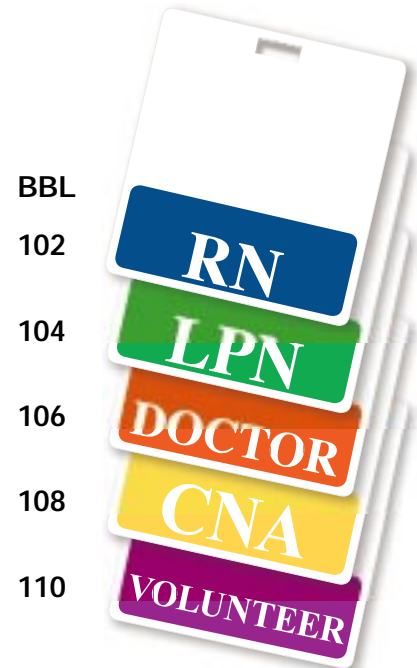

Horizontal (Landscape) Style