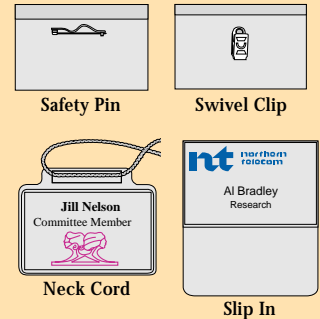

Artwork Conversion Charge ... \$18.00 - \$48.00 PMS Colour Match ... \$28.00  
Quantities above 5,000 ... ask for a **FAST QUOTE**

**Plastic** \_\_\_\_\_  
Badge Holders

**SAME DAY SERVICE**

Clear acetate plastic (except CS Style - clear vinyl plastic). Plain white inserts (on 8 1/2"x 11" perforated sheets) included. Prices each holder.

Style	Number	Size	100	300	500	1,000
Safety Pin	<b>CP-102</b>	3 1/2"x 2 1/4"	\$ 0.38	\$ 0.33	\$ 0.29	\$ 0.25
	<b>CP-104</b>	4"x 3"	0.44	0.38	0.34	0.29
Swivel Clip	<b>CC-102</b>	3 1/2"x 2 1/4"	1.08	0.94	0.83	0.72
	<b>CC-104</b>	4"x 3"	1.34	1.16	1.03	0.89
Slip In	<b>CF-102</b>	3 1/2"x 2 1/4"	0.38	0.33	0.29	0.25
Neck Cord	<b>CS-102</b>	3 1/2"x 2 1/4"	0.86	0.74	0.66	0.56
	<b>CS-104</b>	4"x 3"	1.07	0.92	0.82	0.71