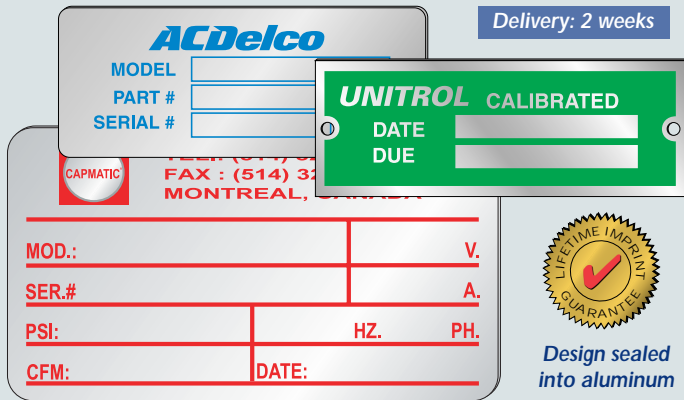

Industrial Marking **BEST SELLERS**

torstamp.com

... up-to-the-minute
prices & specifications

<http://www.torstamp.com/industrial/IN-101.pdf>

PhotoAnodized Aluminum Nameplates

Colours and designs are permanently photoanodized into rigid aluminum. Will not peel, chip, flake or crack regardless of age. **Not A Printed Plate** - lettering sealed into the aluminum - resists solvents, gasoline, steam cleaning and abrasion. Supplied complete with two mounting holes.