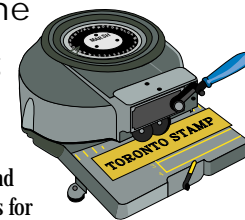

Steel Hand Stamps

SAME DAY SERVICE

Made of carbon tool steel ... will mark material up to 50 on the Rockwell C Scale. Sharp face gothic characters. Crowned hammer ends. Thumb groove for easy alignment and a sure grip. Sets are packed in sturdy wooden boxes with lids.

Char. Size	Figure Set	Letter Set
3/32"	$ 31.80	$ 93.80
1/8"	31.80	93.80
3/16"	37.80	113.80
1/4"	45.80	137.80
3/8"	66.80	199.80
1/2"	99.80	297.80

Letter sets consist of 27 stamps (A through Z plus a period). Figure sets consist of 9 stamps (0 through 8, the 6 used as a 9).

Stamping Press

No special skills needed!

Accurate Alignment

Evenly Spaced

Interchangeable dials available.

Ask for a ... **FAST QUOTE**

Adjustable Brass Stencils

SAME DAY SERVICE

Made of durable brass ... individual characters easily interlock by sliding the two adjacent grooves together. Characters are simply taken apart after use and wiped clean for immediate re-use or for storage.

Char. Size	Figure Set	Letter Set
1/2"	$18.80	$37.80
3/4"	19.80	39.80
1"	22.80	45.80
1 1/2"	28.80	56.80
2"	35.80	70.80
2 1/2"	42.80	84.80
3"	56.80	111.80
4"	83.80	168.80
5"	104.80	210.80
6"	136.80	252.80

Stencil Cutting Machine

Stencil cutting machines cut your shipping stencils with speed, ease and accuracy. Pays for itself by speeding up delivery and preventing lost goods.

Ask for a ... **FAST QUOTE**

Engraved Nameplates

Made of durable laminated plastic, engraved copy, square or round corners, 2 or 4 holes.

Area	10	25	50	100	250	500	1,000
3 sq.in.	$7.34	$4.28	$3.22	$2.64	$2.28	$1.96	$1.74
4 sq.in.	8.16	5.04	3.92	3.28	2.88	2.48	2.24
5 sq.in.	8.98	5.78	4.62	3.94	3.48	3.04	2.72
6 sq.in.	9.78	6.64	5.28	4.58	4.08	3.58	3.18
7 sq.in.	10.58	7.28	5.98	5.24	4.72	4.4	3.68
8 sq.in.	11.38	8.04	6.68	5.88	5.32	4.68	4.18
Custom Copy	+4.06	+2.99	+2.58	+2.35	+2.15	+2.02	+1.81