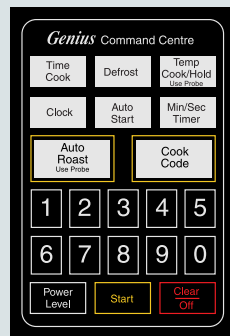

Lexan® Nameplates

Made of 0.010" thick clear Lexan® with a velvet finish. Graphics are sub-surface screen printed. Clear windows, translucent graphics for back-lighting and LED's are available. Ideal for readout, display and membrane switch applications.