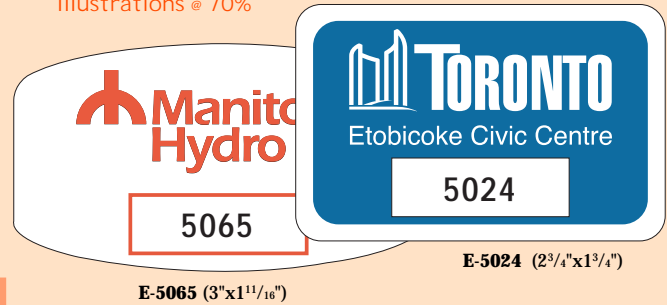

Parking Permit Window Decals

Consecutively numbered white polypropylene with face adhesive. Apply to the inside of the car window for viewing from the outside. One colour imprint, black consecutive numbers.

Styles	250	500	1,000	2,000	3,000	5,000
E-5024, E-5065	$1.61	$0.99	$0.64	$0.41	$0.32	$0.23
Add'l. Colour	+0.30	+0.16	+0.09	+0.05	+0.04	+0.02

Artwork Conversion Charge ... $18.00 - $48.00

Delivery: 5 days

Illustrations @ 70%

E-5024 (2 3/4" x 1 3/4")

E-5065 (3" x 1 1/16")

Embossed Foil Labels

Elegant blind embossed or embossed and hot stamped labels. Gold or silver foil ... 32 shapes ... 12 hot stamp colours.