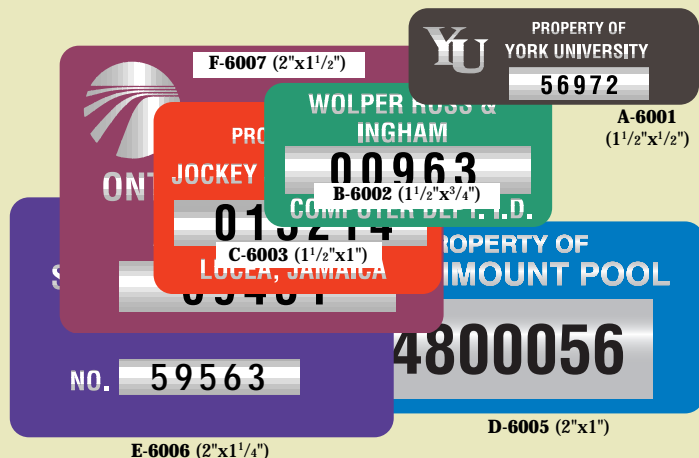

Tag BEST SELLERS

torstamp.com

... up-to-the-minute
prices & specifications

<http://www.torstamp.com/tags/TG-101.pdf>

Asset ID Tags

Made from durable 0.002" silver Vinyl film over-laminated with 0.003" velvet finish Lexan® polycarbonate film. Permanent pressure-sensitive adhesive back for easy application.

Imprint Colours							
Black	Red	Burgundy	Blue	Green	Orange	Brown	Purple

Asset ID Tags. 0.005" thick Vinyl/Lexan® laminate. Permanent pressure-sensitive adhesive backing. Logo from digital art. Your choice of 8 imprint colours on silver background. Black consecutive numbering. Supplied on convenient sheets.

Tag Prefix	Prices per LexPlate						
	100	250	500	1,000	2,500	5,000	10,000
A	\$ 2.23	\$ 1.29	\$ 0.93	\$ 0.76	\$ 0.62	\$ 0.55	\$ 0.49
B	2.67	1.42	1.09	0.87	0.73	0.64	0.59
C	2.89	1.56	1.22	0.98	0.83	0.74	0.69
D	3.13	1.96	1.43	1.17	0.97	0.87	0.79
E	3.59	2.26	1.75	1.45	1.25	1.09	0.99
F	4.04	2.57	2.02	1.68	1.44	1.29	1.16

Delivery: 2 weeks

Area	250	500	1,000	2,500	5,000
Up to 7 sq.in.	\$2.15	\$1.29	\$0.83	\$0.52	\$0.35
Up to 16 sq.in.	2.36	1.48	1.01	0.65	0.44

How you can contact us ...

By eMail

sales@torstamp.com
 24 Hour Service
 7 Days a Week
 Web Site
 www.torstamp.com