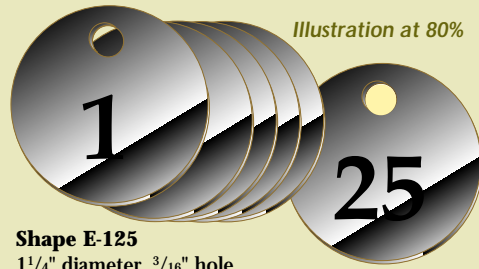

Brass or Stainless Steel ... **FAST QUOTE**

H-65 (1 15/16" x 1 1/16" • 1/8" holes)

PhotoAnodized Number Plates

Illustrations
Full Size

J-104 (2 1/4" x 9/16")

Name or logo is permanently photo anodized in 0.020" thick aluminum. Indented serial numbers are tamper-proof. **Delivery: 3 weeks.**

FAX: (416) 368-2478 • 1-800-637-5814

PHONE: (416) 368-7022 • 1-800-637-5813

eMAIL: sales@torstamp.com

WEB: www.torstamp.com

Brass _____
Number Tag Sets

NEXT DAY SERVICE

\$58.60/set 25 tags.

Made of .032" thick brass with 3/8" numbers stamped and filled black. Available in sets of 25 consecutively numbered tags. Order by Set Number.

Illustration at 80%

Shape E-125
 1 1/4" diameter, 3/16" hole

Set No.	Number Series
BT-1	1 to 25
BT-26	26 to 50
BT-51	51 to 75
BT-76	76 to 100
BT-101	101 to 125
BT-126	126 to 150
BT-151	151 to 175
BT-176	176 to 200