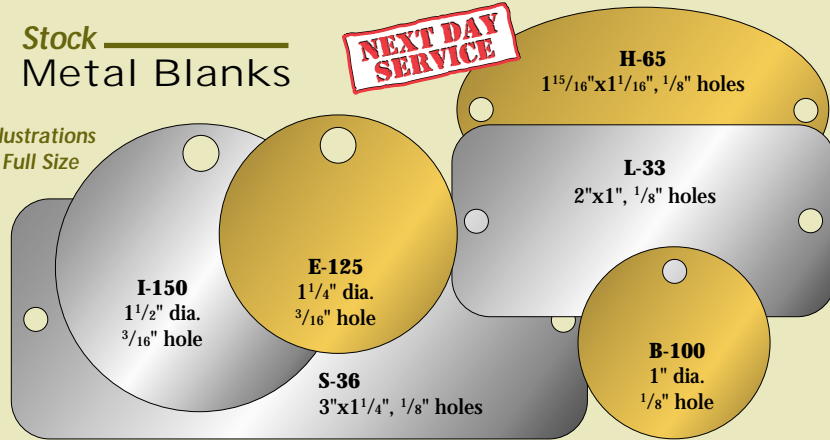

Tag BEST SELLERS

torstamp.com

... up-to-the-minute
prices & specifications

<http://www.torstamp.com/tags/TG-101.pdf>

Asset ID Tags

Made from durable 0.002" silver Vinyl film over-laminated with 0.003" velvet finish Lexan® polycarbonate film. Permanent pressure-sensitive adhesive back for easy application.

Illustration at 80%

Shape E-125
 1 1/4" diameter, 3/16" hole

Set No.	Number Series
BT-1	1 to 25
BT-26	26 to 50
BT-51	51 to 75
BT-76	76 to 100
BT-101	101 to 125
BT-126	126 to 150
BT-151	151 to 175
BT-176	176 to 200

Engraved Plastic _____
Number Tags

Engraved in durable 1/16" thick Acrylic plastic. Lettered and or numbered with large, bold characters ... great for industrial uses. 19 colour combinations. Choose any size or shape.

Phone for a ... **FAST QUOTE**

Stock _____
Metal Blanks

NEXT DAY SERVICE

Illustrations Full Size

These popular shapes are available in stock for next day shipment. Prices per hundred.

Shape	Material	100	250	500	1,000
B-100	Aluminum	\$39.90/c	\$36.50/c	\$33.20/c	\$30.20/c
B-100	Brass	70.70/c	64.20/c	57.90/c	51.90/c
E-125	Aluminum	42.50/c	38.70/c	35.10/c	31.90/c
E-125	Brass	81.30/c	73.90/c	67.20/c	58.90/c
H-65	Brass	99.20/c	90.20/c	81.90/c	71.40/c
I-150	Aluminum	47.40/c	43.20/c	39.20/c	35.10/c
I-150	Brass	105.80/c	96.20/c	84.10/c	74.70/c
L-33	Aluminum	51.80/c	47.10/c	42.80/c	38.90/c
S-36	Aluminum	63.50/c	57.60/c	52.40/c	45.30/c