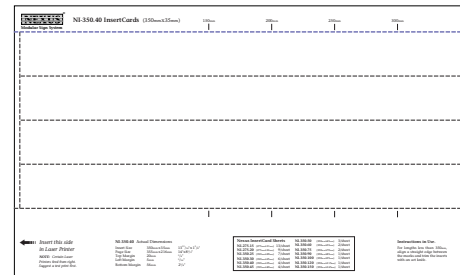

NEXUS® perforated InsertSheets are available in all 13 sizes supplied in 70 lb. grey bond paper suitable for laser printing.

Template No.	Insert No.	Insert Size	Inserts per Sheet	Microsoft Word	WordPerfect
NE - 015	NI - 275.15	5/8" x up to 10³/₄"	13	✓	✓
NE - 020	NI - 275.20	3/4" x up to 10³/₄"	9	✓	✓
NE - 025	NI - 350.25	1" x up to 13³/₄"	7	✓	✓
NE - 030	NI - 350.30	1¹/₈" x up to 13³/₄"	6	✓	✓
NE - 040	NI - 350.40	1³/₈" x up to 13³/₄"	4	✓	✓
NE - 045	NI - 350.45	1³/₄" x up to 13³/₄"	4	✓	✓
NE - 045B	NI - 350.45B	1³/₄" x up to 13³/₄"	3	✓	✓
NE - 050	NI - 350.50	2" x up to 13³/₄"	3	✓	✓
NE - 060	NI - 350.60	2³/₈" x up to 13³/₄"	2	✓	✓
NE - 075	NI - 350.75	3" x up to 13³/₄"	2	✓	✓
NE - 090	NI - 350.90	3¹/₂" x up to 13³/₄"	1	✓	✓
NE - 100	NI - 350.100	4" x up to 13³/₄"	1	✓	✓
NE - 120	NI - 350.120	4³/₄" x up to 13³/₄"	1	✓	✓
NE - 150	NI - 350.150	6" x up to 13³/₄"	1	✓	✓

Lotus ScreenCam Demo

Phone, fax or eMail for a FREE copy of our Lotus Screencam movie demo of NEXUS® Software Templates. Please specify Microsoft Word or WordPerfect.