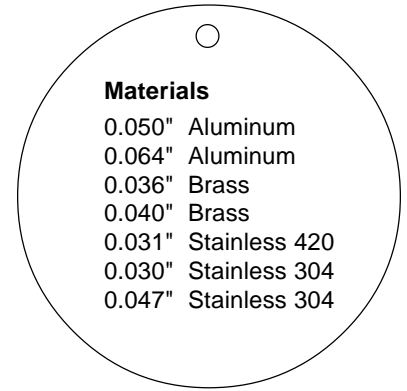

Over 200 shapes ... 13 materials

**NA-50**  
1/2" circle

**NA-90**  
3/4" circle

**NA-145**  
7/8" circle

**NA-85**  
1" circle

**NA-91**  
1 1/8" circle

**NA-137**  
1 1/4" circle

**NA-115**  
1 3/8" circle

**NB-81**  
1 1/2" dia.

**NB-92**  
1 5/8" dia.

**NB-116**  
1 3/4" dia.

**NB-93**  
2" dia.

**NA-128**  
1 1/2" octagon

**NA-121**  
1 5/8" octagon

**NA-221**  
1 3/4" octagon

**NA-321**  
2" octagon

**NA-129**  
1 1/4" x 5/8" oval

**NA-125**  
1 1/8" x 3/4" oval

**NA-219**  
1 1/2" x 3/4" oval

**NA-70**  
1 1/2" square

**NA-270**  
1 5/8" square

**NA-186**  
1 3/4" square

**NB-187**  
2" square

**NA-119**  
1 5/8" x 7/8" oval

**Square Corner Tags**  
 ... available in the all the above lengths and the following depths  
 - 1/2", 5/8", 3/4", 7/8", 1", 1 1/8", 1 1/4", 1 1/2", 1 7/8", 2 1/8"

**Round End Tags**  
 ... available in the all the above lengths and the following depths  
 - 1/2", 5/8", 3/4", 7/8", 1", 1 1/8", 1 1/4", 1 1/2"