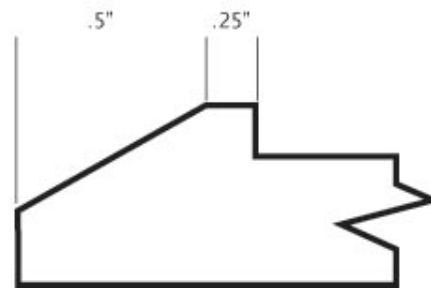

Standard Borders - All plaques have a painted return

No Border

Single Line Border

0.25" - smaller than 12" x 18"
0.375" - 12" x 18" or larger

Inset Single Line

Single Line Bevel

Single Line Wide Bevel

Double Line