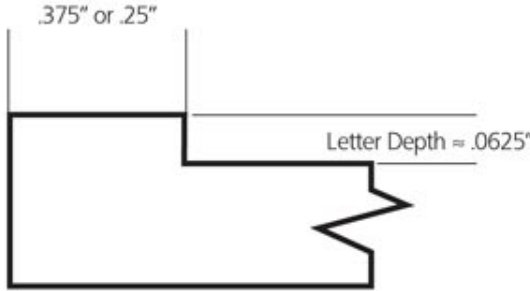

Standard Borders - All plaques have a painted return

No Border

Single Line Border

0.25" - smaller than 12" x 18"
0.375" - 12" x 18" or larger

Inset Single Line

Single Line Bevel

Single Line Wide Bevel

Double Line