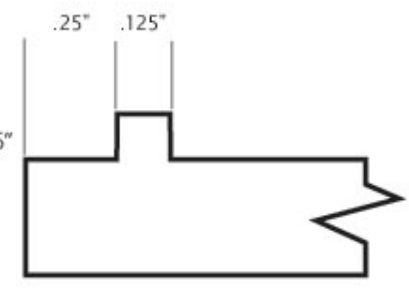

Standard Borders - All plaques have a painted return

No Border

Single Line Border

0.25" - smaller than 12" x 18"
0.375" - 12" x 18" or larger

Inset Single Line

Single Line Bevel

Single Line Wide Bevel

Double Line