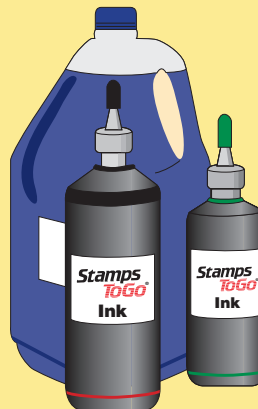

Adaptability - Condition of impression (i.e. smearing)

Indelibility - Inspected by rubbing with finger when ink dries

*Above appraisals may vary by material grade
and method of application.*

Industrial Marking Inks

Delivery: 1 week

Heavy Duty — Stamp Pads

Extra heavy-duty metal construction with super thick felt pad. Uninked.

Pad No.	Size
8.12	3 3/4" x 2 1/2"
10.15	5" x 3 1/8"
12.17	6" x 3 3/4"
15.25	8 3/4" x 4 3/4"
20.30	10 1/2" x 6 3/4"