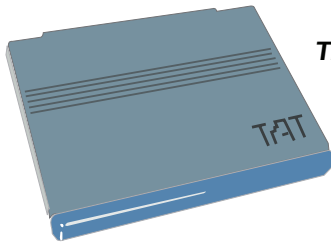

Industrial Marking Inks

TAT™ (Hi-Seal™) — Pad/Ink System

Order On-Line at ...
IDproducts.ca

The first stamp pad that marks
non-absorbent surfaces

AND
stays moist in use.

SAME DAY SERVICE

Pad No.	Size	Uninked
ATU-3	(4"x2 1/2")	\$24.90

One-Touch Snap Lock Lid
Rubber gasket creates airtight seal
Includes aluminum bag for additional sealing

Quick Drying Industrial Ink

Ink No.	Size	Price
STSG-1	55ml (2oz)	\$16.90
STSG-3	330ml (12oz)	61.80

TAT™ Ink also available in
Green or Purple ... **FAST QUOTE**

... TAT Ink Usage
Instructions

TAT™ Ink Chart

Material	Adapability	Indelibility
Art Paper	Excellent	Excellent
Tracing Paper	Excellent	Excellent
Corrugated	Excellent	Excellent
Film Coated Paper	Good	Good
Photo Print Paper	Excellent	Good
Cotton Cloth	Excellent	Excellent
Synthetic Fabrics	Good	Good
Plywood	Good	Excellent
Leather	Good	Good
Cellophane	Excellent	Good
Polyester Film	Excellent	Good
Polyethylene Film	Good	Poor
Polypropylene	Good	Average
Acrylic	Good	Excellent
Hard P.V.C.	Good	Excellent
Soft P.V.C.	Good	Poor
Styrene Foam	Good	Good
A.B.S.	Excellent	Excellent
Rubber	Good	Average
Melamine Board	Good	Excellent
Painted Surface	Excellent	Excellent
Aluminum	Excellent	Excellent
Stainless Steel	Excellent	Excellent
Brass	Good	Excellent
Glass	Good	Good
Ceramic	Good	Average