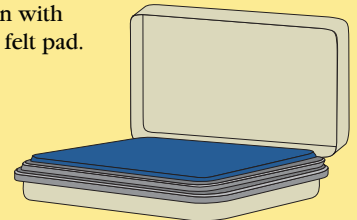

Delivery: 1 week

Heavy Duty — Stamp Pads

Extra heavy-duty metal construction with super thick felt pad. Uninked.

Pad No.	Size
8.12	3 3/4" x 2 1/2"
10.15	5" x 3 1/8"
12.17	6" x 3 3/4"
15.25	8 3/4" x 4 3/4"
20.30	10 1/2" x 6 3/4"