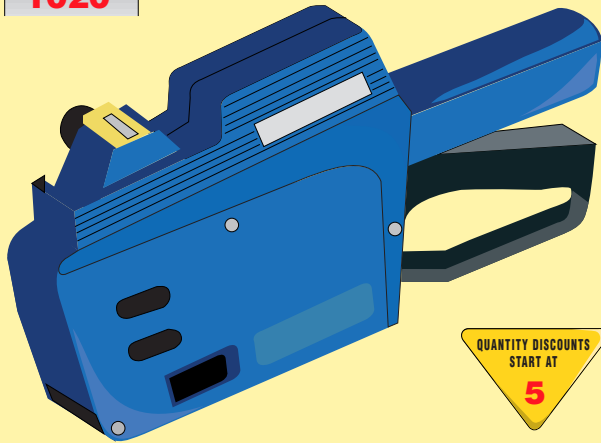

Hand Labellers

A simple squeeze of the trigger prints and applies a neat pressure-sensitive label to any surface or material ... instantly! Ideal for applying date codes, inventory data or inspection information to materials, components, products or packages.

... Hand Labellers & Labels

Model	Lines	Numbers	Price	Labels
6.22	1	6	\$ 119.80	(2212)
8.22	1	8	129.80	(2212)
66.22	2	6	189.80	(2216)
88.22	2	8	213.80	(2216)
5.25	1	5	191.80	(2516)
6.37	1	6	259.80	(3719)
1212.37	2	12	394.80	(3719)

Letter bands ... ask for a **FAST QUOTE**

Easy-to-change, easy-to-read printing bands with dial-in knob control

Self correcting feed mechanism ... virtually jam-proof

Pressure-Sensitive Labels

Labeller Model No.	Label No.	Label Size	Labels /Roll	Rolls /Sleeve
6.22 1 line 6 numbers	 2212	7/8"x15/32" 22mmX12mm	1,223	9
8.22 1 line 8 numbers	 2212	7/8"x15/32" 22mmX12mm	1,223	9
66.22 2 lines 6 numbers	 2216	7/8"x5/8" 22mmX16mm	1,000	9
88.22 2 lines 8 numbers	 2216	7/8"x5/8" 22mmX16mm	1,000	9
5.25 1 line 5 numbers	 2516	1"x5/8" 25mmX16mm	1,000	8
6.37 1 line 6 numbers	 3719	1 15/32"x3/4" 37mmX19mm	800	5
1212.37 2 line 12 numbers	 3719	1 15/32"x3/4" 37mmX19mm	800	5

Label colours available: white, yellow, fluorescent red, chartreuse and green.

Custom imprinted, removable adhesive ... ask for a **FAST QUOTE**