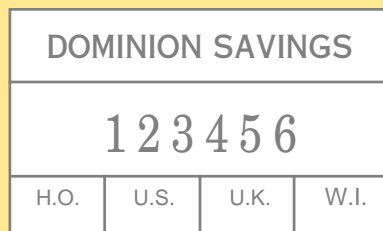

1 2 3 4 5 6

⁷/₃₂" (4.5mm) Roman

Model 732

Rubber Wheel Numbering Machines

Special die cast wheels with vulcanized rubber figures ... oil and acid resistant. Great for use with quick dry inks.

1 2 3 4 5 6

Model RF340

Model 531 (6 wheel - ⁵/₃₂" Roman) c/w engraved die (2" x 1³/₁₆") ... ask for a **FAST QUOTE**

Quick Dry Ink

Marking on non-porous surfaces. Black, white or red. 45ml bottle.