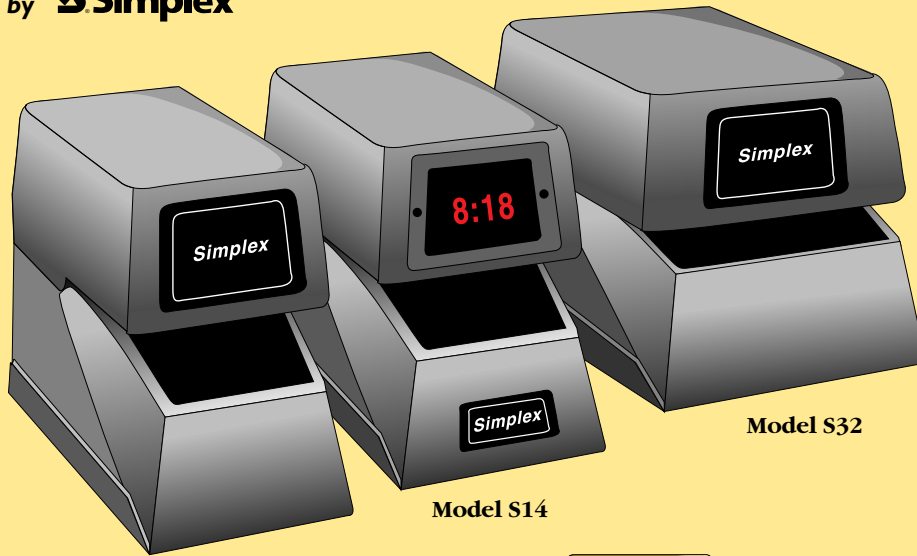

Time Stamp

by **Simplex**

The Simplex EP40 is a multi-function electronic time stamp that can operate as a time clock, time stamp or numbering machine. The unit can be easily programmed to print in any one of 29 preset print formats, or configured for custom printing on up to three separate lines.

EP40 Features:

- Never needs resetting and keeps time during power failures
- Perpetual calendar until the year 2099
- Choose left or right hand margin printing
- Large window for accurate alignment of form
- Print selections: manual, automatic and combination
- Automatically adjusts for Daylight Savings Time
- 1 to 8 digits numbering: up to nine repeats
- 2 or 4 digit year imprint
- AM/PM or 24 hour format
- 13 preset comments such as PAID, FILED, SENT, etc.
- Designed for wall or table mounting

Replacement Ribbons

The Simplex EP40 Time Stamp features a long-lasting, easy to use snap-in replacement ink ribbon.

Price: \$48.00 each

Time & Date Recorders

by **Simplex**

Model S2

Model S14

Model S32

- Model S2**
- Model S14**
- Model S32**

Prints time and date
S2 features above plus LED clock display
Prints time, date and six digit consecutive numbers

Phone, fax or eMail for a ... **FAST QUOTE**

Custom dies available, mounted above and/or below the type wheels to print your own message.