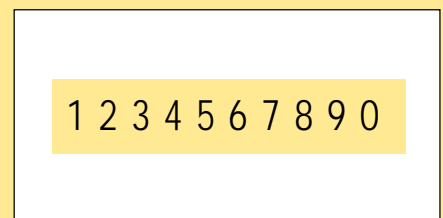

### Part Number

1 2 3 4 5 6

Graphic Products Dept.

**S-226/P** (1 13/16" x 1") ... \$59.80

Delivery: 4 days

**2008/P** (2 5/16" x 1 1/8") ... \$103.80

**2010/P** (2 5/16" x 1 1/8") ... \$109.80