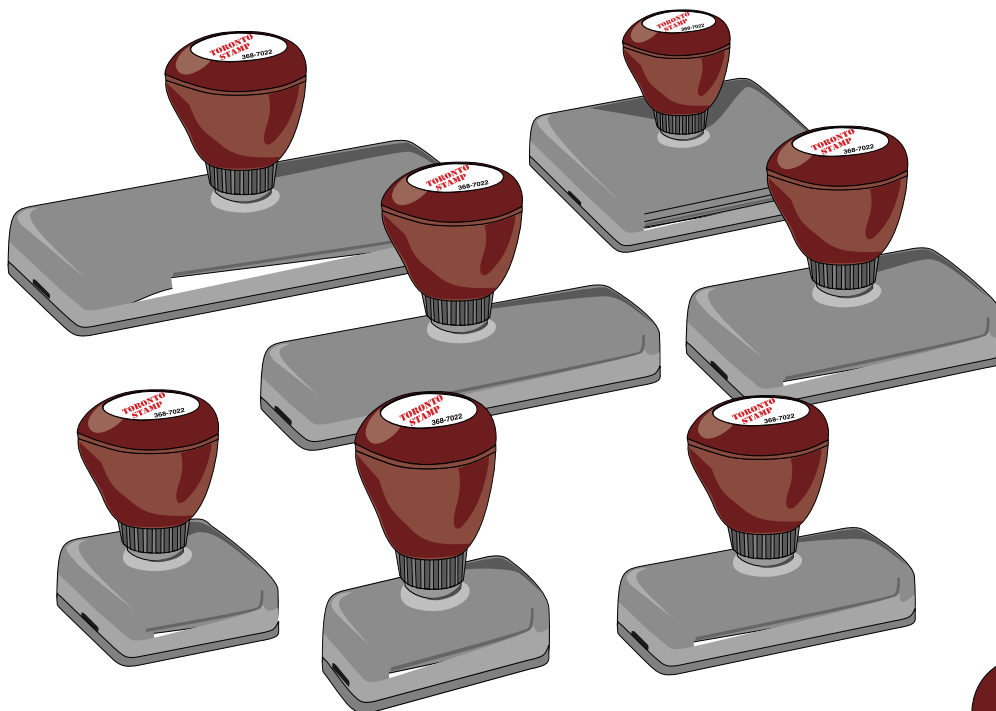

## Royal Mark™ Pre-Inked Stamps ... 18 sizes

Our most economical pre-inked stamp. Four ink colours: black, red, blue, green.

Inked in your choice of 4 colours.

**BLACK**  
**RED**  
**BLUE**  
**GREEN**

QUANTITY DISCOUNTS  
START AT

**5**

... see below

SPEC DOCUMENT

**1245**

... Royal Mark Pre-Inked Stamp Size Chart

### Royal Mark Pre-Inked Stamps. 18 sizes. 4 colours.

Number	Length	Depth	Price
RM-02	2"	1/2"	\$46.80
RM-04	1 5/8"	5/8"	46.80
RM-06	2 1/2"	5/8"	52.20
RM-08	3 1/2"	5/8"	57.60
RM-10	2 1/4"	7/8"	55.80
RM-12	3"	7/8"	60.80
RM-14	4"	7/8"	65.60
RM-16	2"	1 1/4"	58.80
RM-18	3 1/8"	1 1/4"	68.20
RM-20	4"	1 1/4"	75.20
RM-21	1 3/8"	1 3/8"	55.80
RM-22	2"	1 5/8"	62.80
RM-23	2 1/2"	1 1/2"	59.20
RM-24	3"	1 5/8"	69.80
RM-26	4"	1 5/8"	77.20
RM-30	4"	2"	77.20
RM-32	3 1/4"	2 1/2"	107.40
RM-34	4"	3"	125.40

3/4" dia.