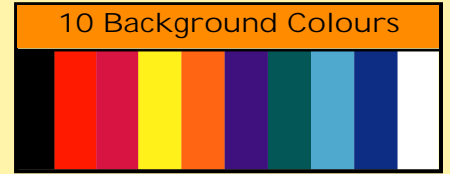

Changeable *Facility Signs*

Changeable *Facility Signs* are made of a "sandwich" consisting of a clear, non-glare Acrylic® outer face, a pocket for a plaque, insert or slider and a solid plastic back. Coloured background is printed on the back of the clear face, leaving a see-through window that displays the plaque, insert or slider. Plaques, inserts and sliders are available in ten colours with optional vinyl lettering.

Plaque Series

FP Series ... 19 standard sizes

FP-4.2 Sign $21.80
FP-4.2P Plaque 4.20

FP-4.4 Sign $28.40
FP-4.4P Plaque 5.40

FP-8.2 Sign $26.20
FP-8.2P Plaque 5.40

FP-6.6 Sign $39.40
FP-6.6P Plaque 7.40

FP-8.4 Sign $37.20
FP-8.4P Plaque 7.40

FP-8.8 Sign $54.80
FP-8.8P Plaque 11.80

... 12 additional sizes

Applied vinyl copy and/or symbols are available in your choice of colours ... $14.90/line or symbol

see FS-101

Prices do NOT include copy ... see above

Slider Series

FS Series ... 12 standard sizes

FS-6.6 Sign $59.80

FS-8.2 Sign $49.40

FS-8.4 Sign $54.40

... 8 additional sizes

FS-8.8/1 Sign $75.60
FI-8.2I Insert 5.40

FP-8¹/₂.11 Sign $70.80
FP-8¹/₂.11P Plaque 18.20

Add background and copy to any Plaque Series.