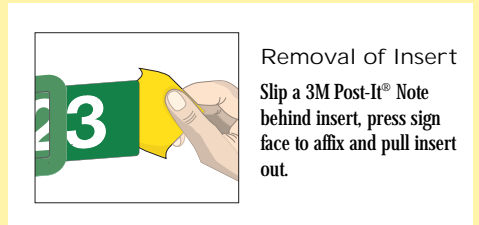

# Changeable *Facility Signs*

Changeable *Facility Signs* are made of a "sandwich" consisting of a clear, non-glare Acrylic® outer face, a pocket for a plaque, insert or slider and a solid plastic back. Coloured background is printed on the back of the clear face, leaving a see-through window that displays the plaque, insert or slider. Plaques, inserts and sliders are available in ten colours with optional vinyl lettering.