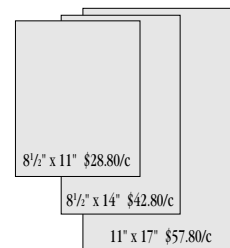

CF-14.8 1/2 Frame ... \$77.80

Applied Graphics

One colour imprint on pressure-sensitive vinyl film. Choose from 22 imprint colours. Includes up to 4 lines of copy plus cut-outs.

Graphics Area	Price
Up to 10 sq.in.	\$24.90
Up to 20 sq.in.	25.90
Up to 30 sq.in.	27.10
Up to 40 sq.in.	28.20
Up to 50 sq.in.	29.30
Up to 60 sq.in.	30.40
Up to 80 sq.in.	32.60
Up to 100 sq.in.	34.80
Up to 120 sq.in.	36.90
Up to 140 sq.in.	30.20
Artwork Conversion Charge	... \$18.00 - \$48.00

Available in sizes up to 48" x 24"

CF-11.17 Frame ... \$99.80

11" x 17" Inside Dimensions

CF-17.11 Frame ... \$99.80

Laser Paper Stock

70 lb. grey

SPEC DOCUMENT 1143

... for additional Frame Sign sizes