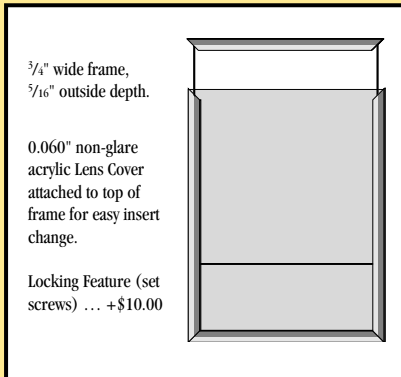

Changeable Frame Signs

Changeable Frame Signs are made of extruded aluminum ... sizes up to 48" x 36" ... brushed and anodized gold, silver, bronze or black ... complete with foam adhesive or holes to suit. *Prices are for frame sign only - inserts and/or applied graphics extra.*

CF-8 1/2.11 Frame ... \$66.80

8 1/2" x 11" Inside Dimensions

CF-11.8 1/2 Frame ... \$66.80

CF-8 1/2.14 Frame ... \$77.80

Frames anodized gold, silver, bronze or black.

Delivery 1 week

8 1/2" x 14" Inside Dimensions

CF-14.8 1/2 Frame ... \$77.80

Applied Graphics

One colour imprint on pressure-sensitive vinyl film. Choose from 22 imprint colours. Includes up to 4 lines of copy plus cut-outs.

Graphics Area	Price
Up to 10 sq.in.	\$24.90
Up to 20 sq.in.	25.90
Up to 30 sq.in.	27.10
Up to 40 sq.in.	28.20
Up to 50 sq.in.	29.30
Up to 60 sq.in.	30.40
Up to 80 sq.in.	32.60
Up to 100 sq.in.	34.80
Up to 120 sq.in.	36.90
Up to 140 sq.in.	30.20
Artwork Conversion Charge	... \$18.00 - \$48.00

Available in sizes up to 48" x 24"

CF-11.17 Frame ... \$99.80

11" x 17" Inside Dimensions

CF-17.11 Frame ... \$99.80

Laser Paper Stock

70 lb. grey

SPEC DOCUMENT 1143

... for additional Frame Sign sizes