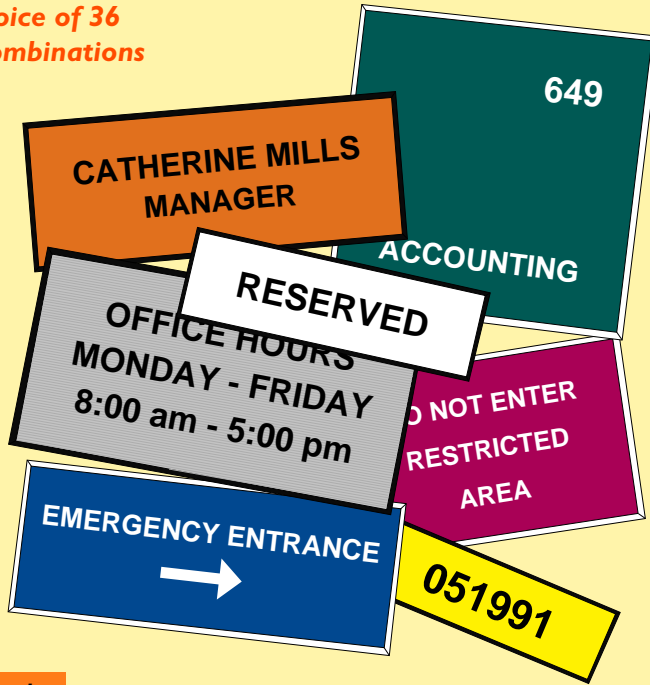

Rotary Engraved Signs

Your choice of 36 Colour Combinations

Permark Catalogue

Delivery: 1-2 weeks

Custom engraved signs are an attractive, yet functional means of visual communication ... for identifying, informing, directing, advertising, instructing. Your message is deeply routed into the surface of the outer material to expose the inner core colour. All four edges are bevelled, exposing a decorative border. Furnished with pressure-sensitive adhesive back or holes to suit.

Rotary Engraved Signs. One line engraved gothic style characters (size to suit). Laminated plastic. Bevelled edges. Adhesive back or holes to suit. Prices each sign.

Style	Size	1 - 9	10 - 24	25 - 49	50 +	Add'l. Line
ES-001	1" x 8"	14.90	\$13.70	\$11.60	\$10.20	+\$6.40
ES-101	2" x 8"	18.50	\$16.60	\$14.80	\$11.80	+ 6.40
ES-102	2" x 10"	19.80	17.80	15.40	12.80	+ 7.80
ES-103	2" x 12"	21.80	19.60	16.60	14.50	+11.80
ES-104	4" x 6"	20.80	18.80	16.20	13.80	+ 5.80
ES-105	4" x 8"	23.40	21.40	18.20	15.20	+ 6.40
ES-106	4" x 12"	27.80	25.80	22.20	14.80	+11.80
ES-107	10" x 8"	30.80	27.80	22.80	19.80	+ 6.40
ES-108	10" x 12"	36.20	32.40	26.40	22.80	+11.80

Sign Holders

... Sign Holders

Engraving Material Colours

150	Black/White	1325	Matte Forest Green/White
151	Black/Yellow	1370	Matte Burgundy/White
154	White/Orange	178	Dark Brown/Ivory
155	White/Black	179	Ivory/Dark Brown
156	White/Red	180	Chocolate Brown/White
157	White/Blue	181	Dark Brown/White
158	White/Green	182	Cocoa/White
159	White/Brown	183	Cocoa/Dark Brown
160	Red/White	2086	Matte Black/Gold
161	Red/Yellow	185	Orange/White
163	Red/Black	187	Orange/Black
165	Blue/White	190	Grey/White
166	Blue/Yellow	191	Grey/Black
1320	Matte Sky Blue/White	910	Brushed Gold/Black
168	Midnight Blue/White	912	Gloss Gold/Black
170	Yellow/Black	915	Brushed Silver/Black
171	Yellow/Blue	917	Gloss Silver/Black
175	Green/White	919	Brushed Silver/Blue

Nameplates

... Laminated Nameplates