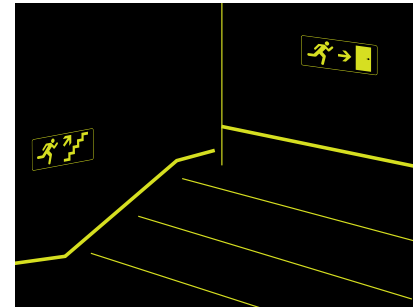

EM-115 (11"x4") \$27.80
EM-115P* (11"x4") 49.80
EM-116 (11"x4") \$27.80
EM-116P* (11"x4") 49.80

EM-117 (9"x11") \$45.80
EM-117P* (9"x11") 89.80

The basic element of fire safety demands the provision of an adequate means of escape from all premises. This includes the clear indication of escape routes and exit doors. Toronto

Stamp's range of emergency way and exit signs allows you to meet these requirements and ensure speed of evacuation of your building in the event of an emergency.

* Photoluminescent Signs

In a situation where low visibility can cause disorientation and induce panic, Toronto Stamp's Photoluminescent Signs will aid in safe and speedy evacuation. Even when all light sources have been extinguished, these signs continue to glow in the dark giving directional and safety information.