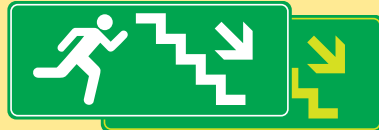

Emergency Way Facility Signs

ONE DAY SERVICE

QUANTITY DISCOUNTS START AT **5** see below

EM-101 (15"x5") \$38.80
EM-101P* (15"x5") 74.80

EM-107 (12"x5") \$31.80
EM-107P* (12"x5") 58.40

EM-102 (15"x5") \$38.80
EM-102P* (15"x5") 74.80