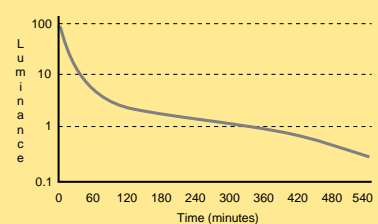

Luminescence vs. Time

For complete specifications, ask for Spec Document 1102.

Order Quantity Discounts

5	10	25	50	100
5%	10%	15%	20%	Quote

All signs may be grouped for total discount.