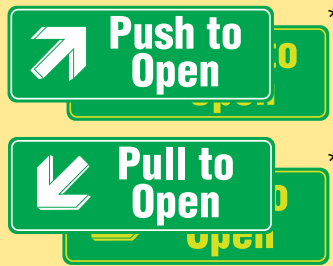

EM-115 (11"x4") \$27.80
EM-115P* (11"x4") 49.80
EM-116 (11"x4") \$27.80
EM-116P* (11"x4") 49.80

EM-117 (9"x11") \$45.80
EM-117P* (9"x11") 89.80

The basic element of fire safety demands the provision of an adequate means of escape from all premises. This includes the clear indication of escape routes and exit doors. Toronto

Stamp's range of emergency way and exit signs allows you to meet these requirements and ensure speed of evacuation of your building in the event of an emergency.

* Photoluminescent Signs

In a situation where low visibility can cause disorientation and induce panic, Toronto Stamp's Photoluminescent Signs will aid in safe and speedy evacuation. Even when all light sources have been extinguished, these signs continue to glow in the dark giving directional and safety information.