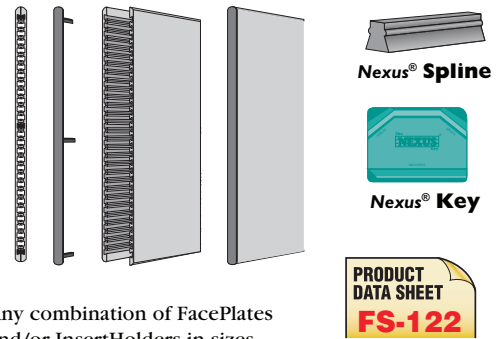

OfficeSuite™ by NEXUS®

OfficeSuite combines NEXUS® quality and sleek design, with the most cost-effective components the system has to offer.

- 2 Options • Aluminum FacePlates in 8 finishes
- "Do-It-Yourself" InsertHolders
- Black or Silver EndCaps
- Over 100 standard sizes and configurations
- Graphics in 81 colors and 42 typestyles

... On-Line Catalogue

FacePlate Option

Single FacePlate. FacePlate in your choice of 8 finishes. MultiBase anodized clear. Caps black or silver. Assembled complete with Splines and foam tape or holes.

Length:	150MM	200MM	250MM	300MM	400MM
FacePlate	(6")	(8")	(10")	(12")	(16")
45MM (1 ³ / ₄ ")	\$23.90	\$26.40	\$28.80	\$31.40	\$36.50
60MM (2 ³ / ₈ ")	26.20	28.90	32.10	35.80	41.20
75MM (3")	28.30	32.20	35.40	38.80	46.20
90MM (3 ¹ / ₂ ")	32.80	36.80	41.20	44.90	52.90
120MM (4 ³ / ₄ ")	36.30	41.20	44.90	52.90	61.20
150MM (6")	44.70	50.40	57.20	63.20	75.60
Vinyl Copy/line	+14.20	+15.80	+17.70	+19.60	+21.50

OfficeSuite System

Any combination of FacePlates and/or InsertHolders in sizes up to 50" x 48".

... Nexus® Sign System

Slider Option

Single Slider. SlidePlate and SlideHolders in a 400 brushed finish, anodized clear. MountPlate anodized clear. Rails anodized black or clear. Assembled complete with Splines and foam tape or holes.

Length:	200MM	250MM	300MM	400MM
FacePlate	(8")	(10")	(12")	(16")
45MM (1 ³ / ₄ ")	\$52.90	\$59.50	\$65.20	\$77.50
Vinyl Copy/line	+15.80	+17.70	+19.60	+21.50

InsertHolder Option

... Nexus® InsertCards and Software Templates