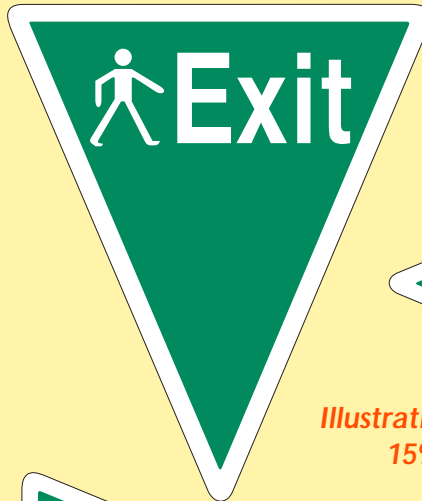

Parking Garage Signs

Meet the City of Toronto's Municipal Code Standards for Parking and Storage Garage Signs.

REFERENCE
REF-107

... Parking Garage Sign Requirements

Be Alert!
Check back seat
Lock your car

A-1 Alert. 375mm x 950mm. Square Corners. Imprinted Grey, Yellow and Black.

A-2 Large Safe-Exit Arrow.
375mm x 500mm x 500mm.
Round Corners. Imprinted Green.

A-3L Small Safe-Exit Arrow.
375mm x 375mm x 320mm.
Round Corners. Imprinted Green.

Illustrations at 15%

A-3R Small Safe-Exit Arrow.
375mm x 375mm x 320mm.
Round Corners. Imprinted Green.

PRODUCT DATA SHEET
FS-117

... Parking Signs

Made of 0.051" thick white enamel coated aluminum. Holes to suit.