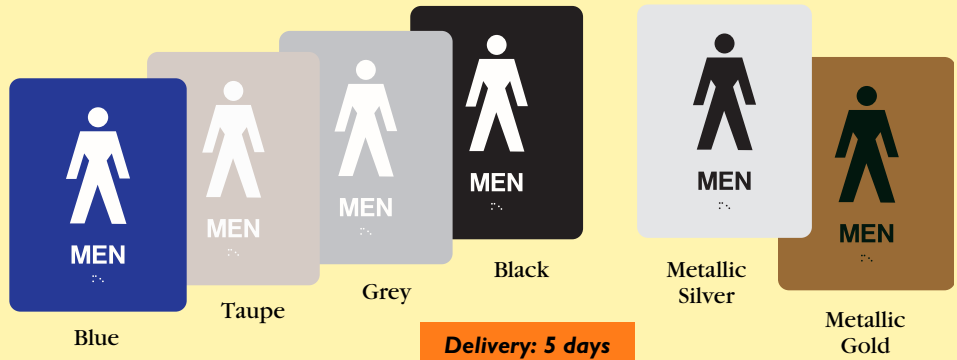

Standard Tactile Signs

Choose from 210 standard tactile/braille signs. Four standard plastic colours and two metallic plastic colours. 6" x 8" and 6" x 6" sizes. Adhesive back.

P - Plastic Series

M - Metallic Plastic Series

Delivery: 5 days

						
TS-02P \$48.80 TS-02M 52.80	TS-04P \$48.80 TS-04M 52.80	TS-06P \$48.80 TS-06M 52.80	TS-08P \$48.80 TS-08M 52.80	TS-10P \$48.80 TS-10M 52.80	TS-12P \$48.80 TS-12M 52.80	TS-14P \$48.80 TS-14M 52.80
						
TS-16P \$48.80 TS-16M 52.80	TS-18P \$48.80 TS-18M 52.80	TS-20P \$48.80 TS-20M 52.80	TS-22P \$48.80 TS-22M 52.80	TS-24P \$48.80 TS-24M 52.80	TS-26P \$48.80 TS-26M 52.80	TS-28P \$48.80 TS-28M 52.80
						
TS-30P \$48.80 TS-30M 52.80	TS-32P \$48.80 TS-32M 52.80	TS-34P \$48.80 TS-34M 52.80	TS-36P \$48.80 TS-36M 52.80	TS-38P \$48.80 TS-38M 52.80	TS-40P \$48.80 TS-40M 52.80	TS-42P \$48.80 TS-42M 52.80
						
TS-44P \$48.80 TS-44M 52.80	TS-46P \$48.80 TS-46M 52.80	TS-48P \$42.80 TS-48M 44.80	TS-50P \$42.80 TS-50M 44.80	TS-52P \$42.80 TS-52M 44.80	TS-54P \$42.80 TS-54M 44.80	TS-56P \$42.80 TS-56M 44.80
						
TS-58P \$42.80 TS-58M 44.80	TS-60P \$42.80 TS-60M 44.80	TS-62P \$42.80 TS-62M 44.80	TS-64P \$42.80 TS-64M 44.80	TS-66P \$42.80 TS-66M 44.80	TS-68P \$42.80 TS-68M 44.80	TS-70P \$42.80 TS-70M 44.80