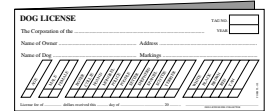

Materials

License Receipts @ $22.80/50 sets