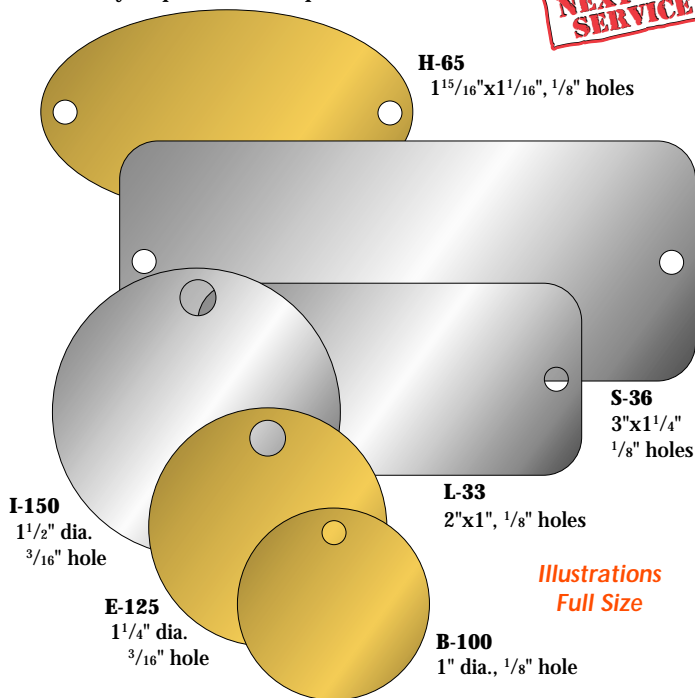

Blank Tags

Stock _____ Metal Blanks

These popular shapes are available in stock for next day shipment. Prices per hundred.

Free Samples
NEXT DAY SERVICE

| Shape | Material | 100 | 250 | 500 | 1,000 | 2,500 |
|-------|----------|-----------|-----------|-----------|-----------|-----------|
| B-100 | Aluminum | \$39.90/c | \$36.50/c | \$33.20/c | \$30.20/c | \$23.20/c |
| B-100 | Brass | 70.70/c | 64.20/c | 57.90/c | 51.90/c | 42.30/c |
| E-125 | Aluminum | 42.50/c | 38.70/c | 35.10/c | 31.90/c | 24.60/c |
| E-125 | Brass | 81.30/c | 73.90/c | 67.20/c | 58.90/c | 49.20/c |
| H-65 | Brass | 99.20/c | 90.20/c | 81.90/c | 71.40/c | 57.60/c |
| I-150 | Aluminum | 47.40/c | 43.20/c | 39.20/c | 35.10/c | 27.90/c |
| I-150 | Brass | 105.80/c | 96.20/c | 84.10/c | 74.70/c | 61.80/c |
| L-33 | Aluminum | 51.80/c | 47.10/c | 42.80/c | 38.90/c | 29.80/c |
| S-36 | Aluminum | 63.50/c | 57.60/c | 52.40/c | 45.30/c | 35.70/c |

Self-Number Plastic Tags

Number your own tags ... from the die-cut label sheet, simply place the desired self-adhesive vinyl plastic label in the 1/2" x 3/4" recess.

NEXT DAY SERVICE

MP-244
1¹/₂" dia.
3/16" hole

Number _____ Label Sheets

Black numbers on die-cut white adhesive vinyl. Available in 15 series. 1/2" x 3/4" label. VS Sheet ... \$5.80 each

| Sheet No. VS-1 | Permark |
|----------------|-------------|
| 1 | 11 21 31 41 |
| 2 | 12 22 32 42 |
| 3 | 13 23 33 43 |
| 4 | 14 24 34 44 |
| 5 | 15 25 35 45 |
| 6 | 16 26 36 46 |
| 7 | 17 27 37 47 |
| 8 | 18 28 38 48 |
| 9 | 19 29 39 49 |
| 10 | 20 30 40 50 |

Free Samples

Aluminum Write-On Tags. Eyelets attached.

| Size | 500 | 1,000 | 5,000 | 10,000 |
|---|-----------|-----------|-----------|-----------|
| 3 ¹ / ₂ "x3/4" | \$56.80/c | \$38.80/c | \$28.80/c | \$24.80/c |
| 3 ¹ / ₂ "x1 ¹ / ₂ " | 73.80/c | 46.80/c | 35.80/c | 29.80/c |
| 3 ¹ / ₂ "x2 ¹ / ₄ " | 92.80/c | 68.80/c | 51.80/c | 41.80/c |
| Wire Attached | + 5.60/c | + 3.80/c | + 3.20/c | + 2.80/c |