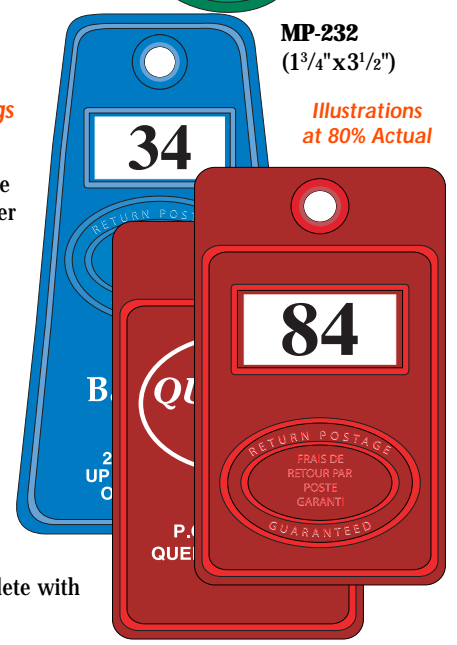

Durable metal key tags. Made of 0.050" thick anodized silver or gold aluminum. Copy and/or logo are die stamped and colour filled. Split key ring attached. Individually packaged.

Shape **TS-22**
(1 1/2" x 2 1/2")

Illustrations at 80% Actual

Free Samples

Metal Key Tags. One colour imprint, split key ring attached.

Prices (ea.)	250	500	1,000	2,500
TS-22	\$3.88	\$3.28	\$2.78	\$2.38
Set-up Charge ...	\$98.00/colour		Delivery: 3 weeks	

Self-Number Key Tags

Number your key tags ... as needed!

No need to estimate the quantity of each number you will need. Simply order Shape MP-232 or MP-308 with your name and address permanently hot stamped in a contrasting colour. Then, from the die-cut label sheet, simply place the desired self-adhesive vinyl plastic label in the 1/2" x 3/4" recess. Supplied complete with plated S hooks.

MP-232
(1 3/4" x 3 1/2")

Illustrations at 80% Actual

Available in 3 colours
Red • Blue • Green

MP-308
(1 1/2" x 2 1/2")

Number Decals

Screen printed black numbers on white pressure-sensitive vinyl plastic film. Die-cut for easy removal and application to the tag. Available in 15 series. 1/2" x 3/4" decal size.