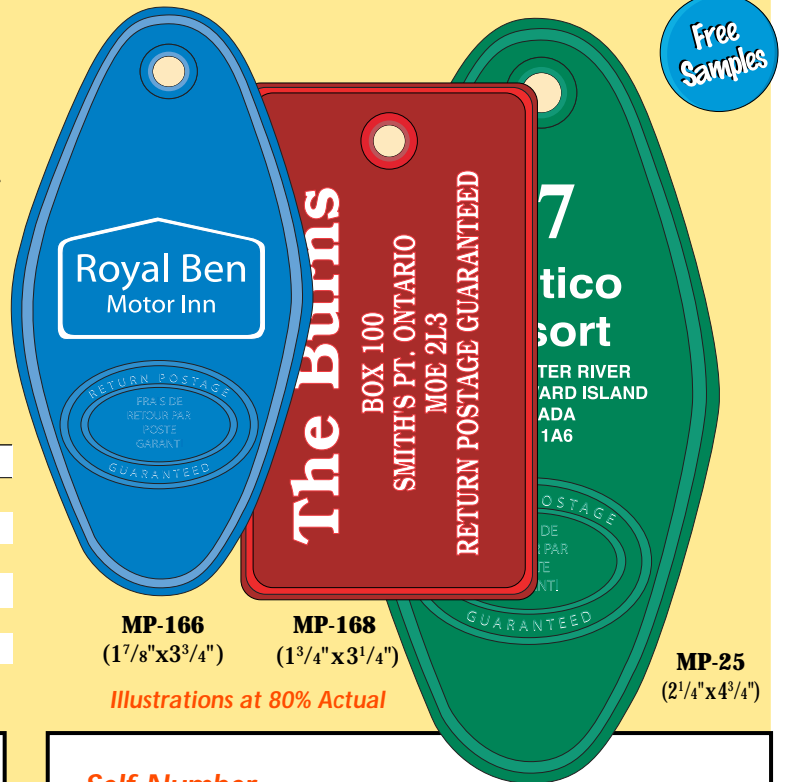

MP-232
(1 3/4" x 3 1/2")

Molded Plastic Key Tags

Gentle reminders to guests, preventing loss of keys. If carried away, "Return" imprint will ensure return through the mail. Supplied with plated S-hooks. Your name or logo and address are permanently hot stamped in a contrasting colour. Optional consecutive numbering available.

Molded in tough *Cyclocac*® plastic

Available in 4 colours: Red • Blue • Green • Black

Molded Plastic Key Tags. One colour imprint, S-hooks included. MP-308 in red, blue, green only. Prices each tag.

Shape	50	100	250	500	1,000
MP-166	$3.48	$2.48	$1.82	$1.47	$1.19
MP-168	3.86	2.82	2.09	1.65	1.39
MP-25	4.33	3.23	2.44	1.92	1.56
MP-232	3.39	2.42	1.77	1.43	1.17
MP-308	3.16	2.21	1.66	1.28	1.04
Numbering	+1.79	+1.02	+0.56	+0.41	+0.32

Set-Up Charge ... $40.00/colour

Delivery: 2 weeks

Free Samples

MP-166
(1 7/8" x 3 3/4")

MP-168
(1 3/4" x 3 1/4")

MP-25
(2 1/4" x 4 3/4")

Illustrations at 80% Actual

Stamped Metal Key Tags

Durable metal key tags. Made of 0.050" thick anodized silver or gold aluminum. Copy and/or logo are die stamped and colour filled. Split key ring attached. Individually packaged.